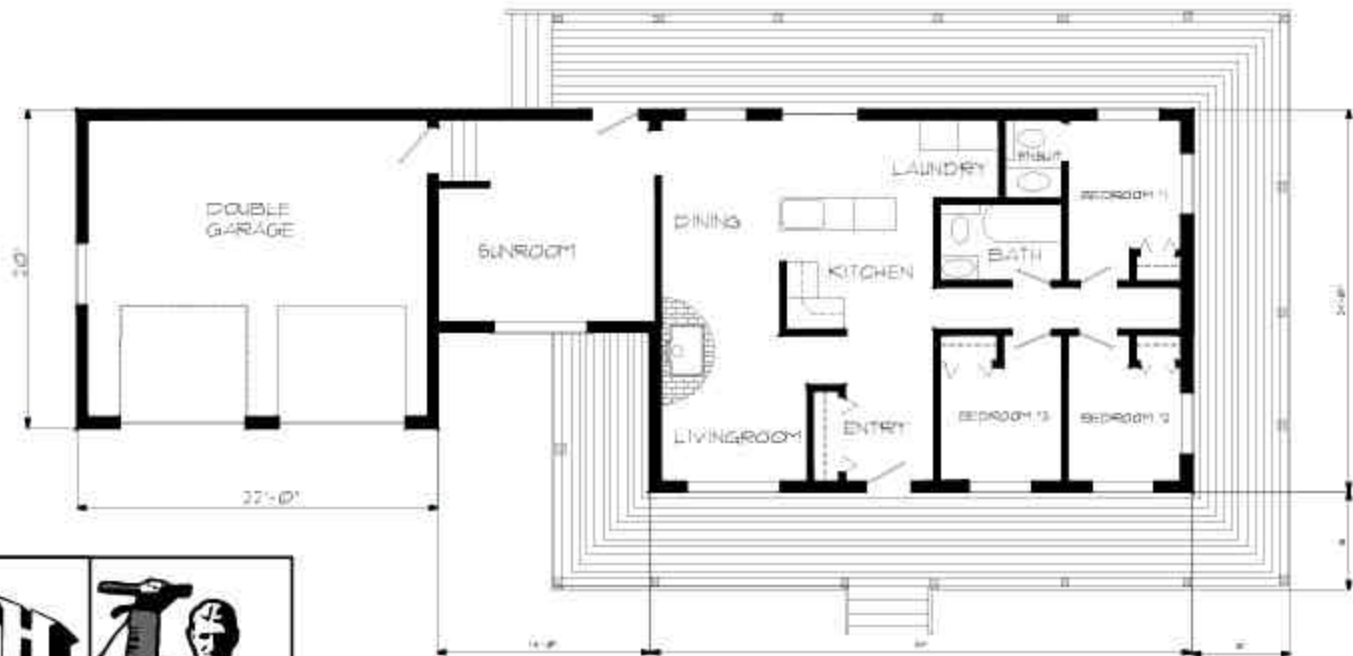

FRONT ELEVATION

FLOOR PLAN

LOGSMITH

HOMES LIMITED

FLOORPLAN & ELEVATION - Pioneer

<http://www.logsmithhomes.com>

3400 SMILEY ROAD, CHEMUNUS, BRITISH COLUMBIA, CANADA

Tel 250-246-2148 Fax 250-246-2140